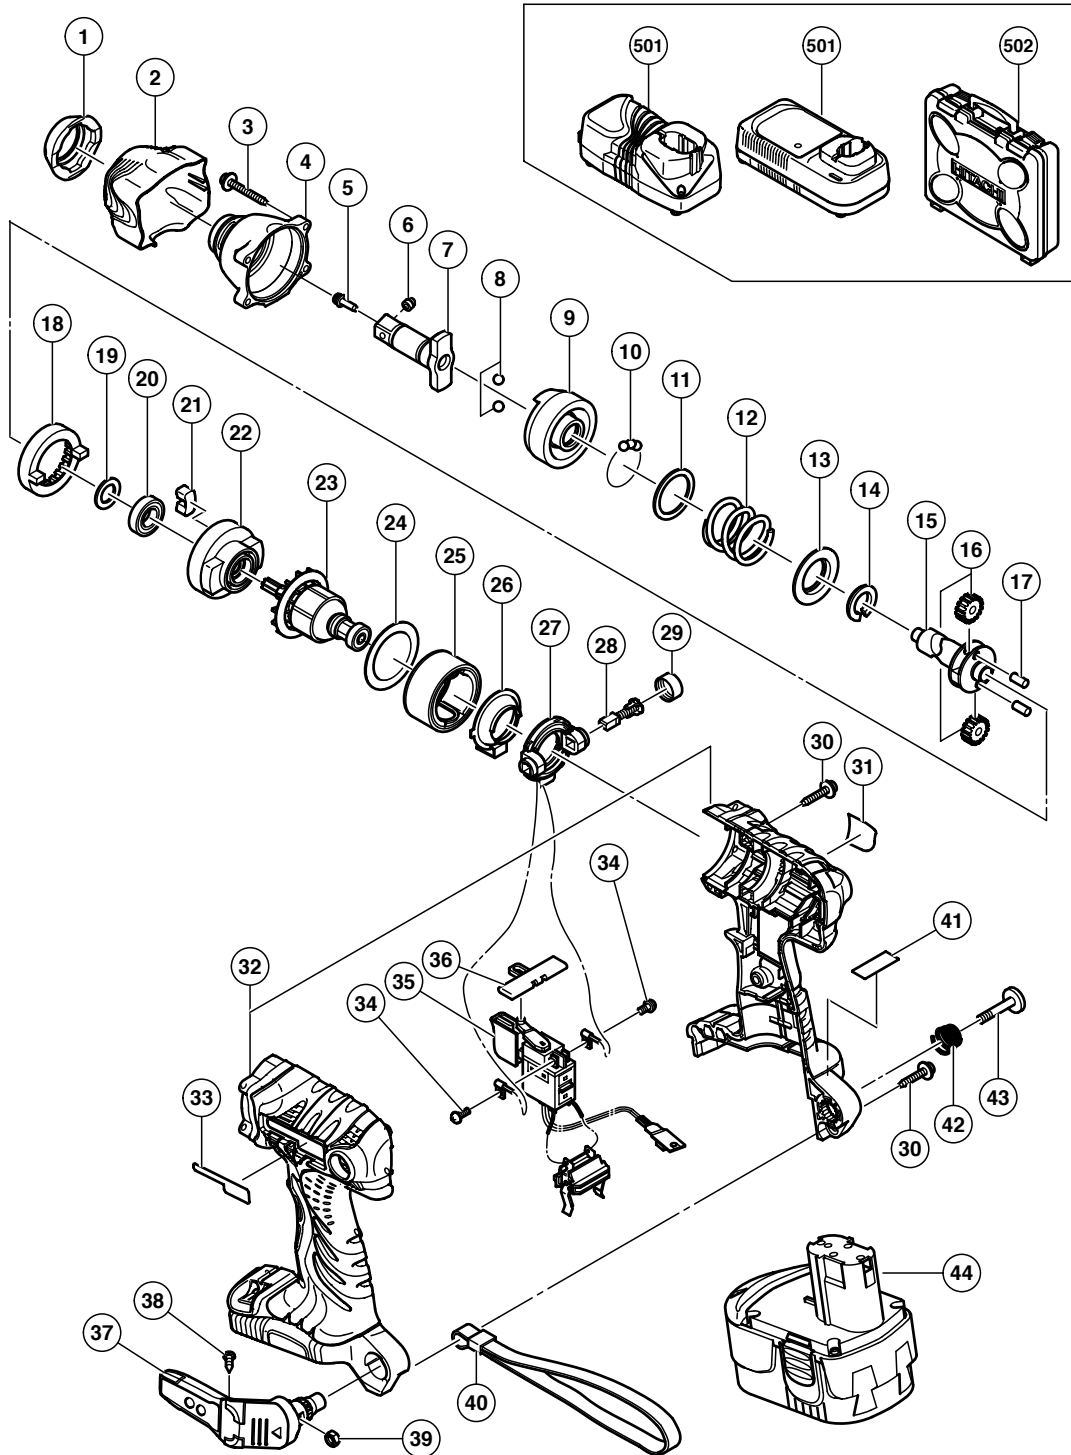

ELECTRIC TOOL PARTS LIST

CORDLESS IMPACT WRENCH Model WR 18DMR

2005 · 7 · 8

(E1)

PARTS

WR 18DMR

ITEM NO.	CODE NO.	DESCRIPTION	NO. USED	REMARKS
1	324-238	FRONT CAP (C)	1	
2	324-239	PROTECTOR (D)	1	
3	307-851	TAPPING SCREW (W/SP. WASHER) D4X30 (BLACK)	4	
4	324-250	HAMMER CASE	1	
5	324-257	PIN RETAINER (B)	1	
6	324-256	PLUNGER (B)	1	
7	324-255	ANVIL (A) ASS'Y	1	INCLUD. 5, 6
8	959-154	STEEL BALL D5.556 (10 PCS.)	2	
9	324-218	HAMMER	1	
10	959-148	STEEL BALL D3.175 (10 PCS.)	28	
11	315-978	WASHER (J)	1	
12	324-224	HAMMER SPRING (F)	1	
13	316-172	WASHER (S)	1	
14	324-222	STOPPER (B)	1	
15	324-232	SPINDLE	1	
16	321-667	IDLE GEAR SET (2 PCS.)	2	
17	324-234	NEEDLE ROLLER (A)	2	
18	320-877	RING GEAR (C)	1	
19	319-911	WASHER (E)	1	
20	690-1VV	BALL BEARING 6901VVCMP2L	1	
21	324-230	DAMPER (A)	2	
22	324-229	INNER COVER (B)	1	
23	360-713	ARMATURE AND PINION SET	1	
24	324-607	SIDE YOKE (A)	1	
25	324-235	MAGNET (F) ASS'Y	1	INCLUD. 24
26	324-228	DUST GUARD FIN (B)	1	
27	324-226	BRUSH BLOCK	1	
28	999-054	CARBON BRUSH 5X6X11.5 (1 PAIR)	2	
29	319-918	BRUSH CAP	2	
30	302-086	TAPPING SCREW (W/FLANGE) D4X20 (BLACK)	8	
31		NAME PLATE	1	
32	324-240	HOUSING (A).(B) SET	1	
33	324-687	HITACHI PLATE	1	
34	994-532	MACHINE SCREW (W/SP. WASHER) M3X5	2	
35	324-227	DC-SPEED CONTROL SWITCH	1	
36	324-225	PUSHING BUTTON (B)	1	
37	321-918	HOOK ASS'Y (W/LIGHT)	1	INCLUD. 38, 39
38	321-672	TAPPING SCREW D2X6	2	
39	320-288	V-LOCK NUT M5	1	
40	306-952	STRAP (BLACK)	1	
* 41		CAUTION PLATE (A)	1	FOR USA, CAN
42	319-926	HOOK SPRING	1	
43	320-881	SPECIAL SCREW (A) M5	1	
* 44	322-880	BATTERY EB 1820L (W/ENGLISH N.P.)	2	
* 44	322-877	BATTERY EB 1830HL (W/ENGLISH N.P.)	2	
* 44	322-876	BATTERY EB 1830HL (W/ENGLISH N.P.)	2	FOR AUS, NZL
* 44	322-878	BATTERY EB 1826HL (W/ENGLISH N.P.)	2	