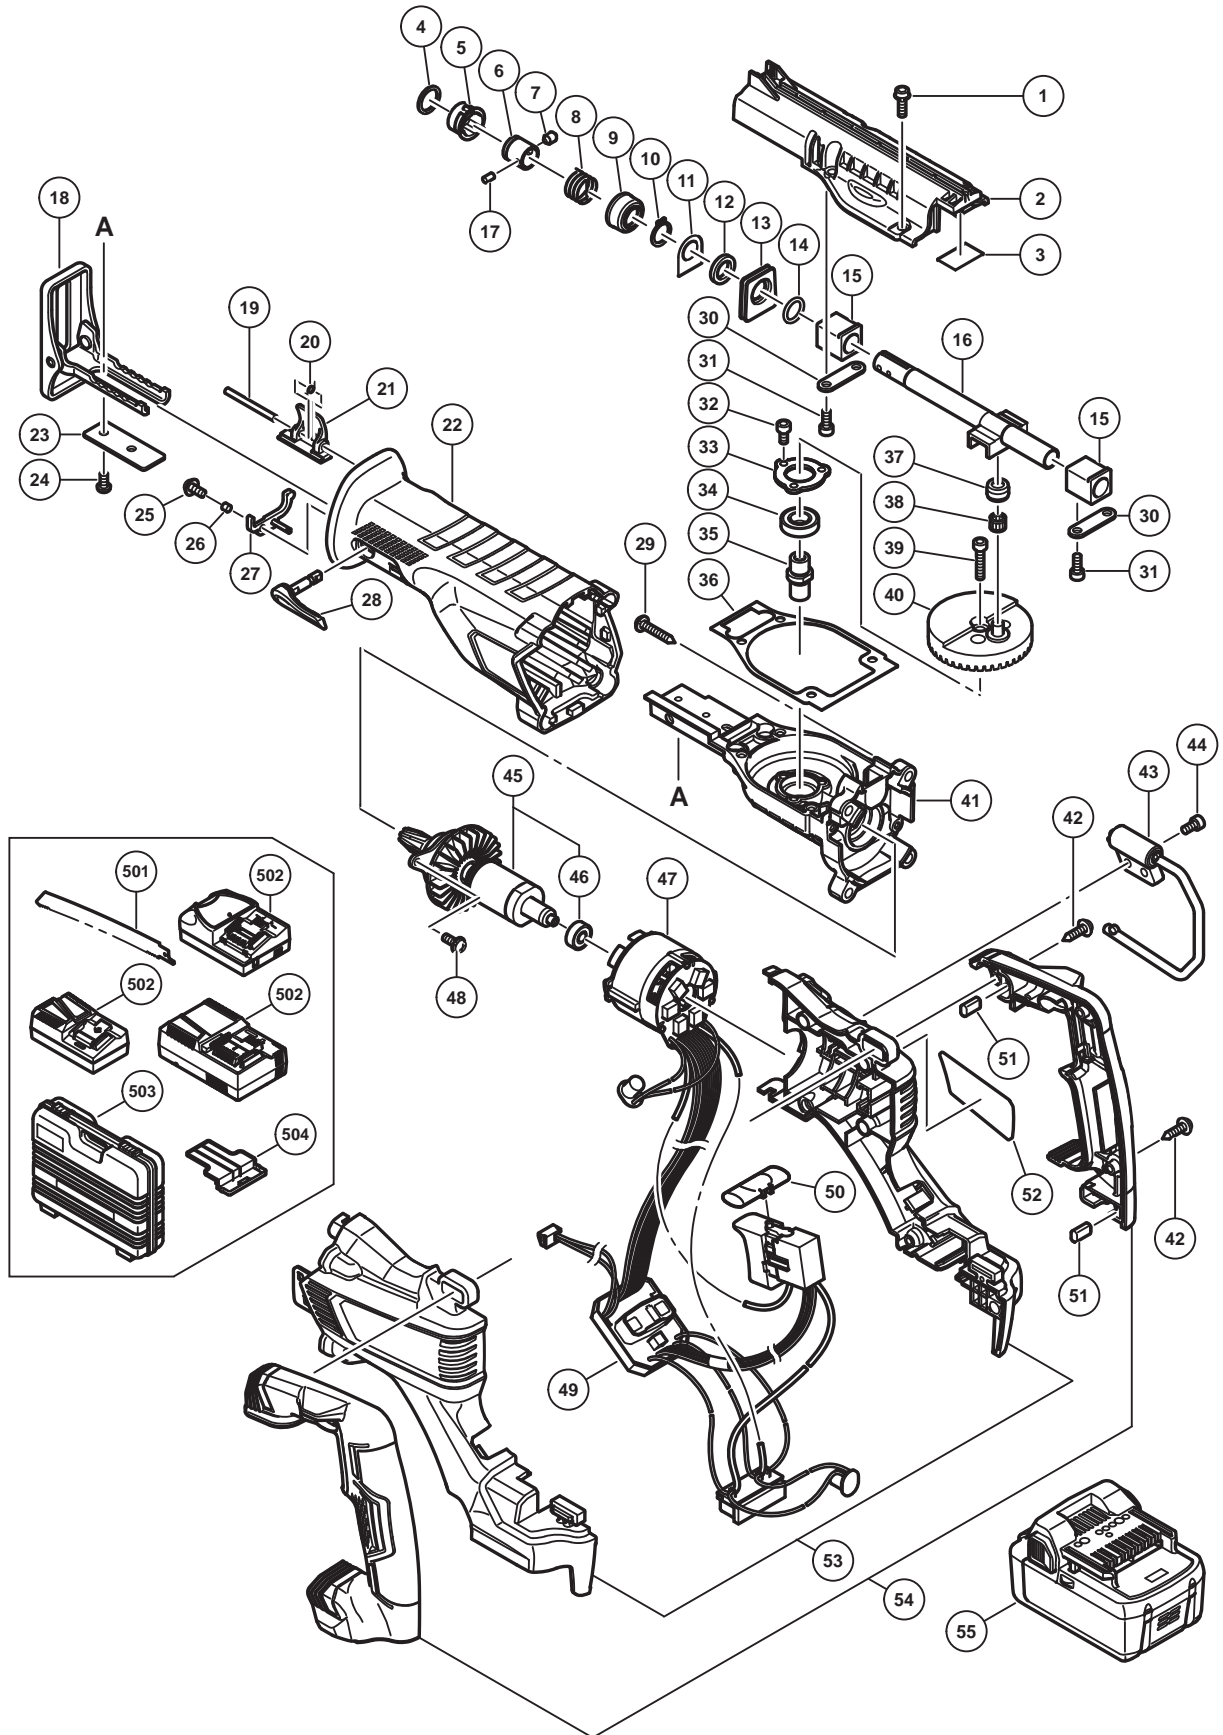

## ELECTRIC TOOL PARTS LIST

**CORDLESS RECIPROCATING SAW**  
**Model CR 18DBL**

**2017-4-20**  
**(E1)**

## PARTS

CR 18DBL

ITEM NO.	CODE NO.	DESCRIPTION	NO. USED	REMARKS
1	305574	HEX. SOCKET HD. BOLT (W/SP.WASHER) M5 X 16	4	
2	371365	UPPER COVER	1	
3	319874	PACKING (B)	1	
4	371368	SPIRAL RETAINING RING D16	1	
5	371376	BLADE HOLDER	1	
6	371381	SLEEVE	1	
7	371378	HOLDER PIN	1	
8	371379	BLADE SPRING	1	
9	371377	BLADE HOLDER COVER	1	
10	371367	RETAINING RING FOR D13 SHAFT	1	
11	371371	PACKING WASHER	1	
12	371370	FELT PACKING	1	
13	371363	SEAL SLEEVE	1	
14	371369	O-RING	1	
15	371362	METAL (B)	2	
16	371366	PLUNGER (A)	1	
17	371380	PIN	1	
18	371382	BASE	1	
19	371374	BLADE LAVER SHAFT	1	
20	371375	BLADE LEVER SPRING	1	
21	371373	BLADE LEVER	1	
22	371386	FRONT COVER	1	
23	371383	BASE PLATE	1	
24	332662	HEX SOCKET BOLT M5 X 12	2	
25	949216	MACHINE SCREW M4 X 10 (10 PCS.)	1	
26	371929	DISTANCE PIECE	1	
27	371385	FRONT PLATE (A)	1	
28	371384	BASE LEVER	1	
29	986011	TAPPING SCREW (W/SP. WASHER) D5 X 30	4	
30	371364	HOLDER COVER (B)	2	
31	371989	SEAL LOCK HEX. SOCKET HD. BOLT M5 X 14	4	
32	371990	SEAL LOCK HEX. SOCKET HD. BOLT M4 X 12	3	
33	371360	BEARING COVER (B)	1	
34	6901VV	BALL BEARING 6901VV	1	
35	371359	SPINDLE	1	
36	371372	SEAL PACKING (A)	1	
37	983541	CONNECTING PIECE (A)	1	
38	324470	NEEDLE ROLLER	1	
39	371991	SEAL LOCK HEX. SOCKET HD. BOLT M6 X 20	1	
40	371361	GEAR	1	
41	371358	GEAR COVER	1	
42	339250	TAPPING SCREW (W/FLANGE) D4 X 20	10	
43	371387	HOOK	1	
44	371992	SEAL LOCK HEX. SOCKET HD. BOLT M5 X 10	2	
45	361062	ROTOR ASS'Y	1	INCLUD.46
46	606ZZM	BALL BEARING 606VV	1	
47	340968	STATOR FET PCB ASS'Y	1	INCLUD.49
48	951039	MACHINE SCREW (W/SP. WASHER) M4 X 12	2	
49	371357	CONTROLLER TERMINAL SET	1	
50	319760	PUSHING BUTTON	1	