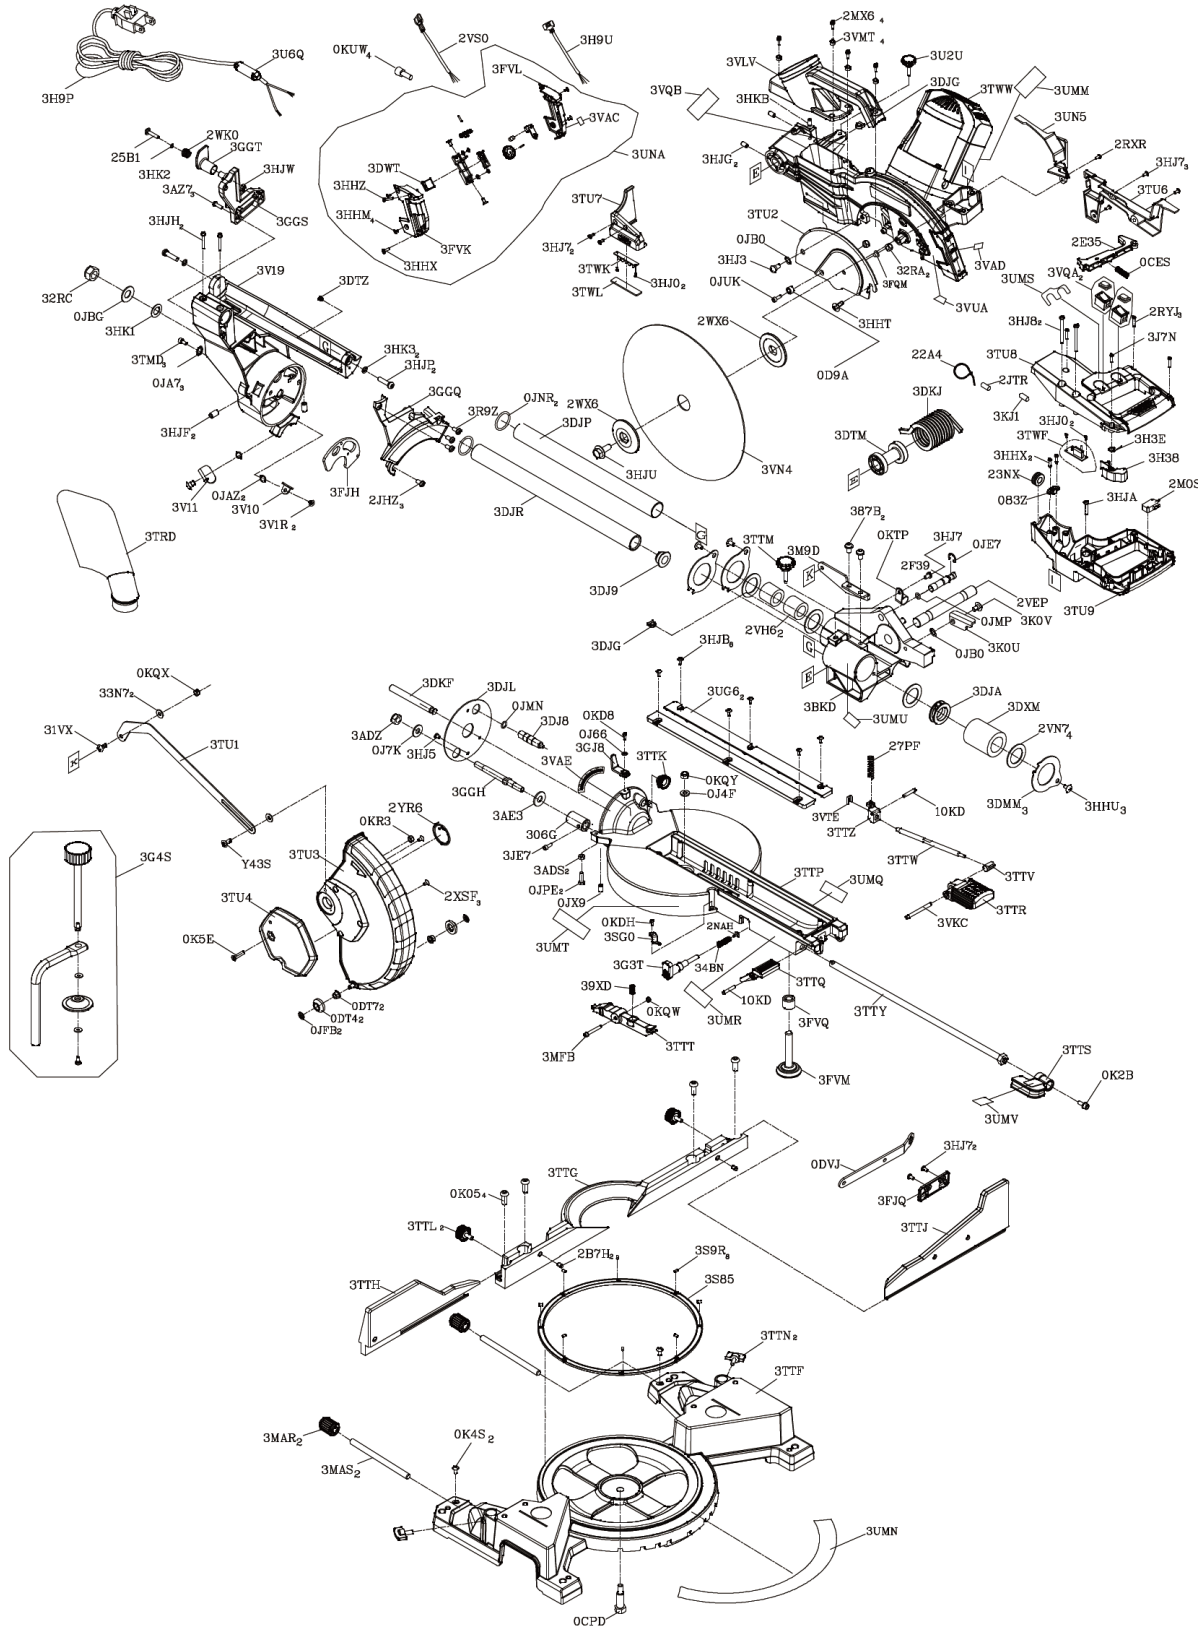

## ELECTRIC TOOL PARTS LIST

■ SLIDE COMPOUND SAW  
Model C 10FSHC

2018 • 06 • 08  
(E1)