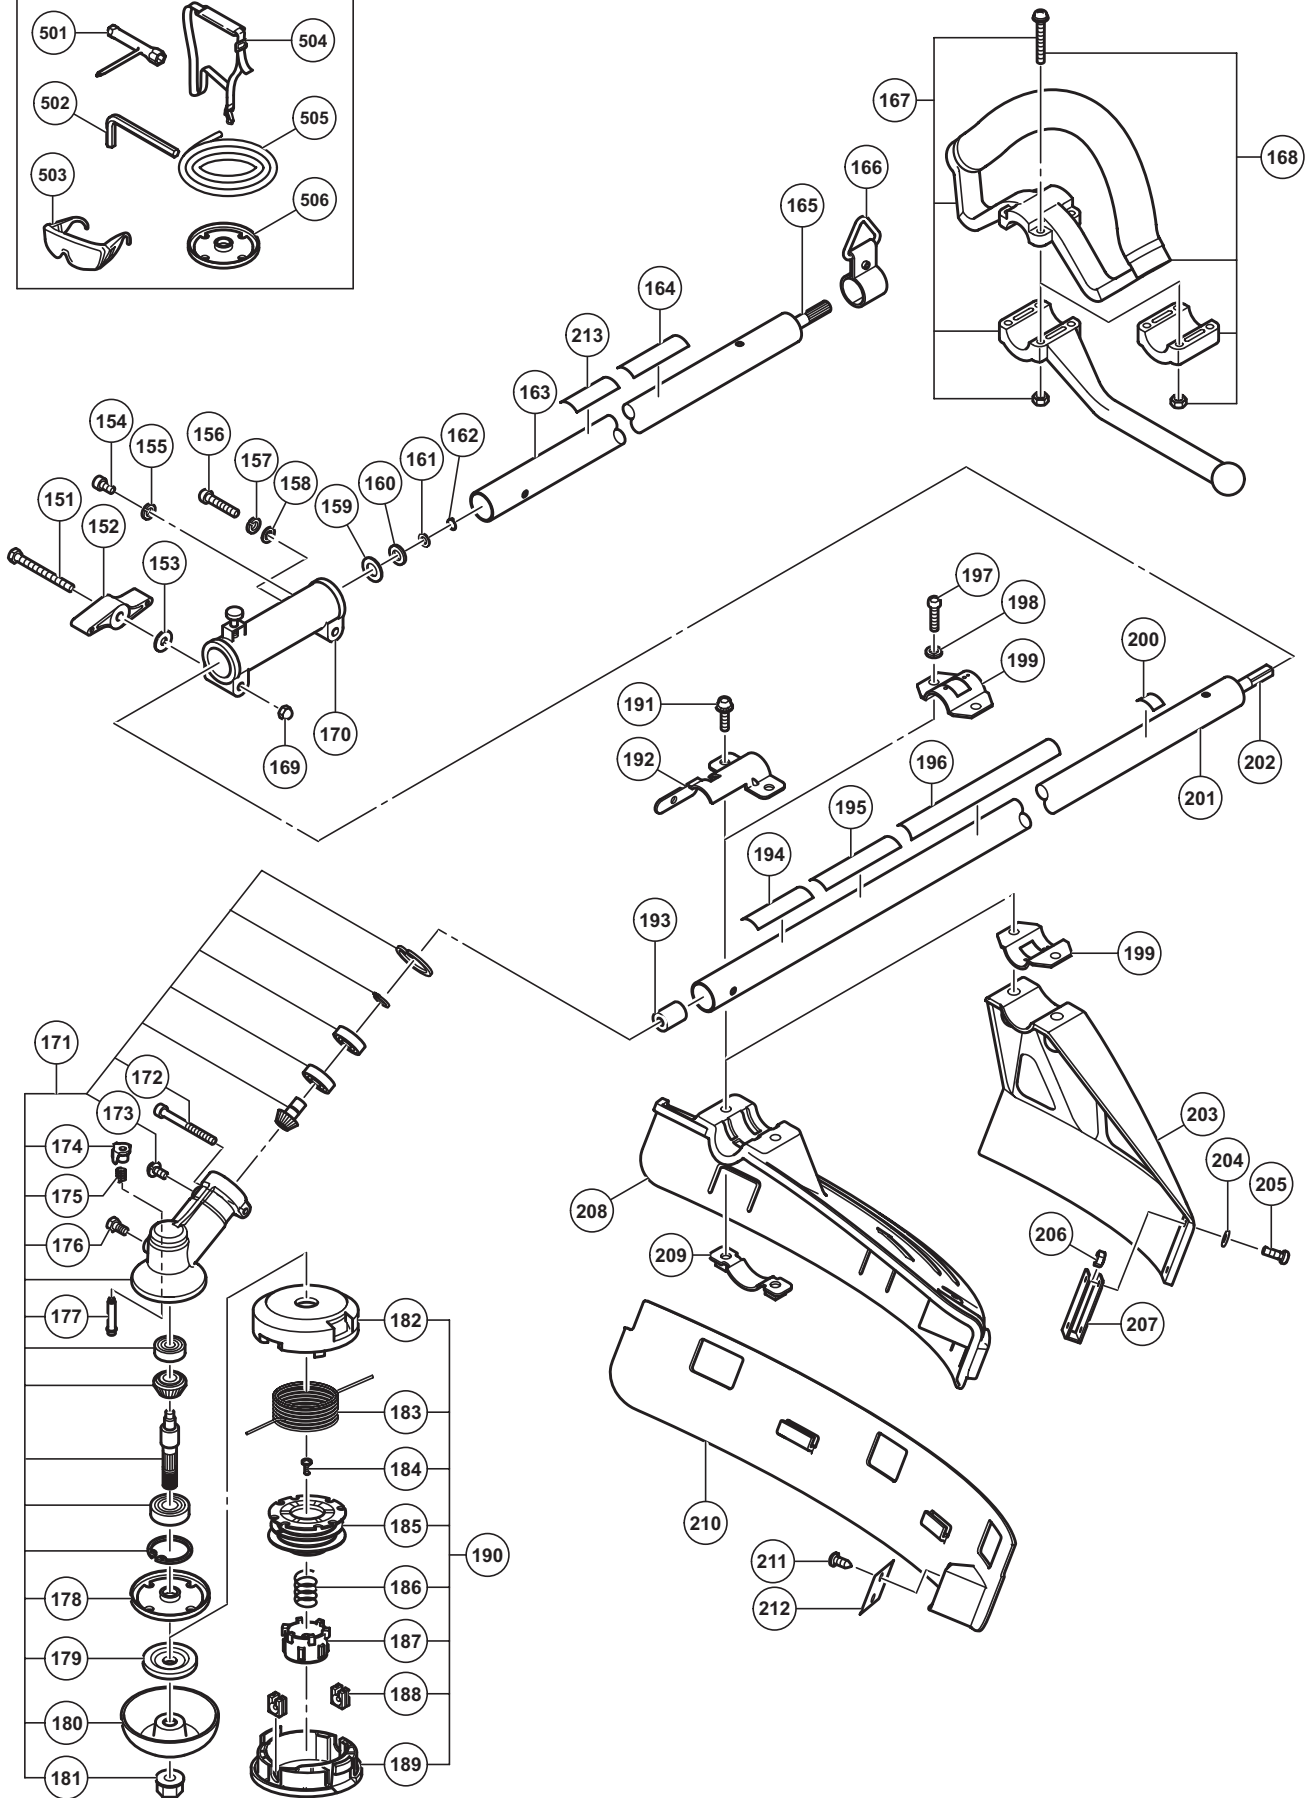

PARTS

TCG 27EBDP

ITEM NO.	CODE NO.	DESCRIPTION	NO. USED	REMARKS
1	887021	SCREW (W/WASHERS) M5 X 16 (BLACK)	2	
2	6600322	MUFFLER COVER	1	
3	6698384	HEX. SOCKET HD. BOLT M6 X 65	2	
4	949432	BOLT WASHER M6 (10 PCS.)	2	
5	6600004	MUFFLER (B)	1	
6	6600324	HEAT PROTECTION PANEL	1	
7	6696958	HEX. SOCKET BOLT M5 X 20	4	
8	6699431	CYLINDER COVER	1	
9	6600008	COLLAR (B)	2	
10	6696326	HEX. SOCKET HD. BOLT (W/FLANGE) M4 X 18	4	
11		CAUTION LABEL	1	
12	6698950	SEAL LOCK HEX. SOCKET HD. BOLT M5 X 30	3	
* 13	6699316	SPARK PLUG ASS'Y BMR7A	1	
* 13	6699322	SPARK PLUG ASS'Y CJ6	1	FOR USA
14	6698365	COVER PACKING	2	
15	6698484	SCAVENGING COVER (A)	1	
16	6698385	HEX. SOCKET HD. BOLT M4 X 12	4	
17	6698700	GLASS WASHER	2	
18	6698485	SCAVENGING COVER (B)	1	
19	6698480	CYLINDER	1	
20	6699437	INTAKE PACKING	1	
21	6698387	CARBURETOR INSULATOR	1	
22	6698844	SEAL LOCK HEX. SOCKET BOLT (W/WASHERS) M5	2	
23	6698405	CARBURETOR PACKING	1	
24	6691337	SWIVEL CAP	1	
25	6600326	CARBURETOR ASS'Y WYC-37	1	INCLUD.26-40
26	6699287	CABLE ADJUST STAY	1	
27	6696830	SWIVEL	1	
28	6684696	STOP RING	1	
29	6684692	PUMP GASKET	1	
30	6684693	PUMP DIAPHRAGM	1	
31	6691242	PUMP PLATE	1	
32	6685222	DIAPHRAGM COVER-METERING	1	
33	6691312	SET SCREW	4	
34	6696829	SET SCREW M3 X 12	2	
35	6684695	O-RING	1	
36		MAIN JET	1	
37	6691234	CIRCUIT PLATE	1	
38	6696828	PUMP BODY COMP.	1	
39	6685220	DIAPHRAGM PACKING-METERING	1	
40	6684690	METERING DIAPHRAGM	1	
41	307224	MACHINE SCREW (W/WASHERS) M5 X 60 (BLACK)	2	
42	6699014	FUEL PIPE L70	1	
43	6696832	AIR CLEANER HOUSING	1	
44	6685139	PRIMING PUMP COMP.	1	
45	6690347	CLEANER ELEMENT	1	
46	6699185	CLEANER COVER	1	
47	6699132	AIR CLEANER (A) ASS'Y	1	INCLUD.43-46
48	6698366	CYLINDER PACKING	1	
49	6686121	PISTON RING	2