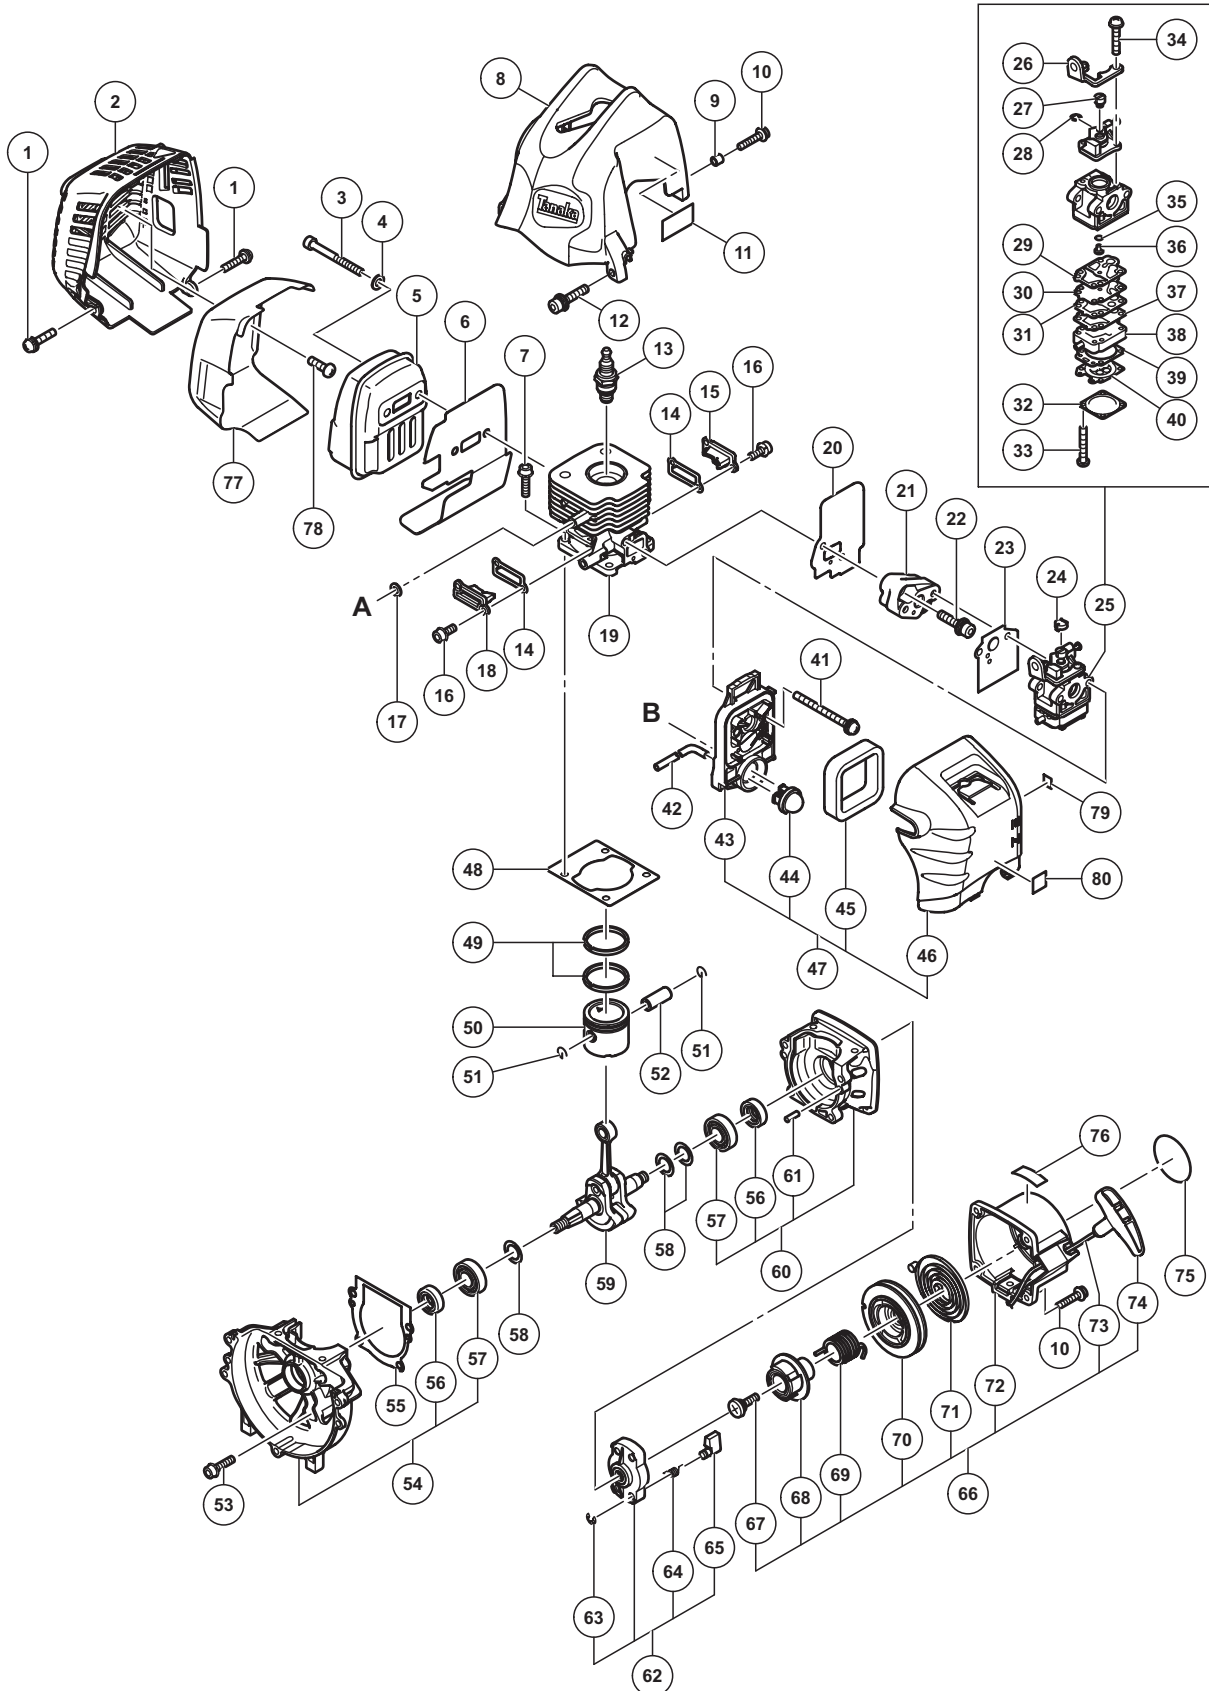

ENGINE TOOL PARTS LIST

ENGINE BRUSH CUTTER

2014 · 4 · 25

Model TCG 27EBDP (TANAKA BRAND)

(E1)