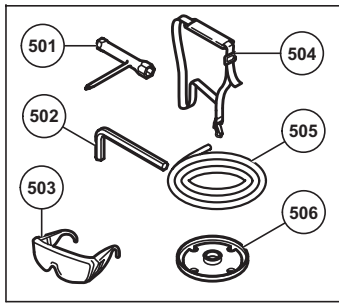

PARTS

TCG 27EBDP

ITEM NO.	CODE NO.	DESCRIPTION	NO. USED	REMARKS
1	887021	SCREW (W/WASHERS) M5 X 16 (BLACK)	2	
2	6600322	MUFFLER COVER	1	
3	6698384	HEX. SOCKET HD. BOLT M6 X 65	2	
4	949432	BOLT WASHER M6 (10 PCS.)	2	
5	6600004	MUFFLER (B)	1	
6	6600324	HEAT PROTECTION PANEL	1	
7	6696958	HEX. SOCKET BOLT M5 X 20	4	
8	6699431	CYLINDER COVER	1	
9	6600008	COLLAR (B)	2	
10	6696326	HEX. SOCKET HD. BOLT (W/FLANGE) M4 X 18	4	
11		CAUTION LABEL	1	
12	6698950	SEAL LOCK HEX. SOCKET HD. BOLT M5 X 30	3	
* 13	6699316	SPARK PLUG ASS'Y BMR7A	1	
* 13	6699322	SPARK PLUG ASS'Y CJ6	1	FOR USA
14	6698365	COVER PACKING	2	
15	6698484	SCAVENGING COVER (A)	1	
16	6698385	HEX. SOCKET HD. BOLT M4 X 12	4	
17	6698700	GLASS WASHER	2	
18	6698485	SCAVENGING COVER (B)	1	
19	6698480	CYLINDER	1	
20	6699437	INTAKE PACKING	1	
21	6698387	CARBURETOR INSULATOR	1	
22	6698844	SEAL LOCK HEX. SOCKET BOLT (W/WASHERS) M5	2	
23	6698405	CARBURETOR PACKING	1	
24	6691337	SWIVEL CAP	1	
25	6600326	CARBURETOR ASS'Y WYC-37	1	INCLUD.26-40
26	6699287	CABLE ADJUST STAY	1	
27	6696830	SWIVEL	1	
28	6684696	STOP RING	1	
29	6684692	PUMP GASKET	1	
30	6684693	PUMP DIAPHRAGM	1	
31	6691242	PUMP PLATE	1	
32	6685222	DIAPHRAGM COVER-METERING	1	
33	6691312	SET SCREW	4	
34	6696829	SET SCREW M3 X 12	2	
35	6684695	O-RING	1	
36		MAIN JET	1	
37	6691234	CIRCUIT PLATE	1	
38	6696828	PUMP BODY COMP.	1	
39	6685220	DIAPHRAGM PACKING-METERING	1	
40	6684690	METERING DIAPHRAGM	1	
41	307224	MACHINE SCREW (W/WASHERS) M5 X 60 (BLACK)	2	
42	6699014	FUEL PIPE L70	1	
43	6696832	AIR CLEANER HOUSING	1	
44	6685139	PRIMING PUMP COMP.	1	
45	6690347	CLEANER ELEMENT	1	
46	6699185	CLEANER COVER	1	
47	6699132	AIR CLEANER (A) ASS'Y	1	INCLUD.43-46
48	6698366	CYLINDER PACKING	1	
49	6686121	PISTON RING	2