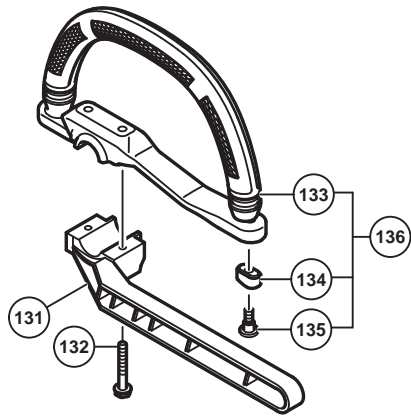

PARTS

TCG 24ECP

ITEM NO.	CODE NO.	DESCRIPTION	NO. USED	REMARKS
1	6600544	CYLINDER COVER	1	
2	6600918	SEAL LOCK HEX. SOCKET HD. BOLT M4	5	
3		IDENTIFICATION LABEL	1	
4	6600518	SEAL LOCK HEX. SOCKET HD. BOLT M6 X 16	2	
5	6600908	MUFFLER	1	
6	6600517	HEAT PROTECTION PANEL	1	
7	6601339	HEX. SOCKET HD. BOLT (W/SP.WASHER) M5 X 22	7	
8	6600902	CYLINDER N24	1	
9	6600542	IGNITION PLUG (TORCH L7RTC)	1	
10	6600524	INTAKE PACKING	1	
11	6600525	CARBURETOR INSULATOR	1	
12	6600910	SPRING WASHER D6	2	
13	6601358	SEAL LOCK HEX. SOCKET HD. BOLT M6 X 27	2	
14	6698405	CARBURETOR PACKING	1	
15	6691337	SWIVEL CAP	1	
16	6600526	CARBURETOR ASS'Y WYC-43	1	INCLUD.17-31
17	6684698	THROTTLE SET SCREW	2	
18	6696830	SWIVEL	1	
19	6684696	STOP RING	1	
21	6684695	O-RING	1	
22		MAIN JET	1	
23	6691234	CIRCUIT PLATE	1	
24	6696828	PUMP BODY COMP.	1	
25	6685220	DIAPHRAGM PACKING-METERING	1	
26	6684692	PUMP GASKET	1	
27	6684693	PUMP DIAPHRAGM	1	
28	6691242	PUMP PLATE	1	
29	6684690	METERING DIAPHRAGM	1	
30	6685222	DIAPHRAGM COVER-METERING	1	
31	6691312	SET SCREW	4	
32	6601329	FUEL PIPE (PINK)	1	
33	6601340	COLLAR M5	1	
34	6601341	CHOKE VALVE	1	
35	334242	WAVE WASHER 8	1	
36	6685407	BOLT WASHER D5	3	
37	6694914	SCREW M5 X 55	2	
38	6600532	SPECIAL SCREW M5	1	
39	6600911	AIR CLEANER BASE ASS'Y	1	INCLUD.33,34,40
40	6685139	PRIMING PUMP COMP.	1	
41	6600529	AIR CLEANER ELEMENT	1	
42	6600530	AIR CLEANER COVER	1	
43	6600541	MUFFLER TANK PARTITION	1	
44	6698700	GLASS WASHER	2	
45	6600510	CYLINDER PACKING	1	
46	6698404	PISTON RING	2	
47	6600904	PISTON (M)	1	
48	6684590	CIR CLIP	2	
49	6601343	WOODRUFF KEY 3 X 13 X 4.5	1	
50	6601344	PISTON PIN	1	
51	6600909	SHIM	1