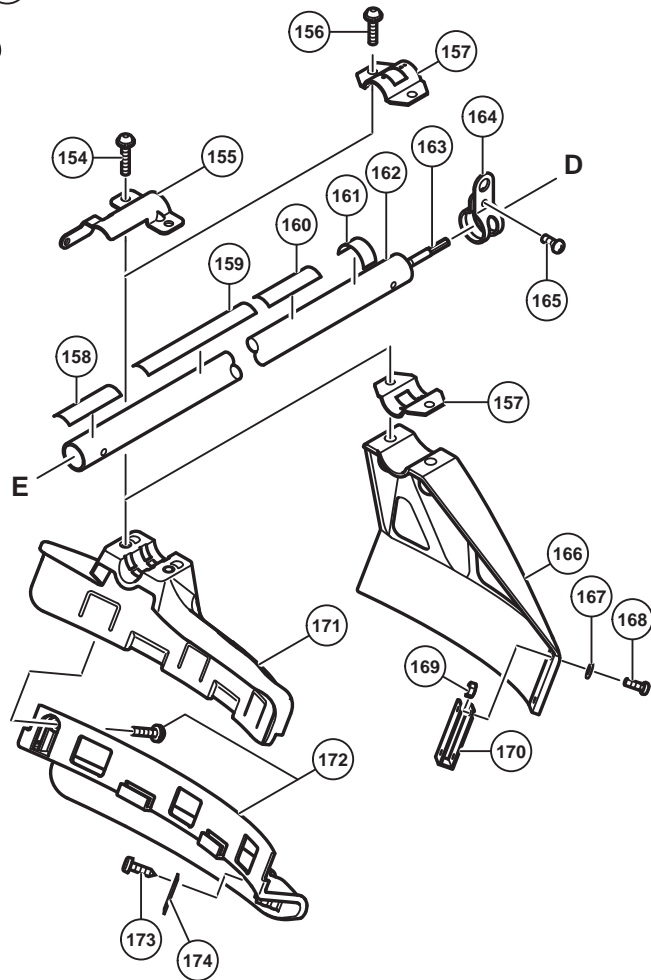

PARTS

TCG 24ECP

ITEM NO.	CODE NO.	DESCRIPTION	NO. USED	REMARKS
1	6600544	CYLINDER COVER	1	
2	6600918	SEAL LOCK HEX. SOCKET HD. BOLT M4	5	
3		IDENTIFICATION LABEL	1	
4	6600518	SEAL LOCK HEX. SOCKET HD. BOLT M6 X 16	2	
5	6600908	MUFFLER	1	
6	6600517	HEAT PROTECTION PANEL	1	
7	6601339	HEX. SOCKET HD. BOLT (W/SP.WASHER) M5 X 22	7	
8	6600902	CYLINDER N24	1	
9	6600542	IGNITION PLUG (TORCH L7RTC)	1	
10	6600524	INTAKE PACKING	1	
11	6600525	CARBURETOR INSULATOR	1	
12	6600910	SPRING WASHER D6	2	
13	6601358	SEAL LOCK HEX. SOCKET HD. BOLT M6 X 27	2	
14	6698405	CARBURETOR PACKING	1	
15	6691337	SWIVEL CAP	1	
16	6600526	CARBURETOR ASS'Y WYC-43	1	INCLUD.17-31
17	6684698	THROTTLE SET SCREW	2	
18	6696830	SWIVEL	1	
19	6684696	STOP RING	1	
21	6684695	O-RING	1	
22		MAIN JET	1	
23	6691234	CIRCUIT PLATE	1	
24	6696828	PUMP BODY COMP.	1	
25	6685220	DIAPHRAGM PACKING-METERING	1	
26	6684692	PUMP GASKET	1	
27	6684693	PUMP DIAPHRAGM	1	
28	6691242	PUMP PLATE	1	
29	6684690	METERING DIAPHRAGM	1	
30	6685222	DIAPHRAGM COVER-METERING	1	
31	6691312	SET SCREW	4	
32	6601329	FUEL PIPE (PINK)	1	
33	6601340	COLLAR M5	1	
34	6601341	CHOKE VALVE	1	
35	334242	WAVE WASHER 8	1	
36	6685407	BOLT WASHER D5	3	
37	6694914	SCREW M5 X 55	2	
38	6600532	SPECIAL SCREW M5	1	
39	6600911	AIR CLEANER BASE ASS'Y	1	INCLUD.33,34,40
40	6685139	PRIMING PUMP COMP.	1	
41	6600529	AIR CLEANER ELEMENT	1	
42	6600530	AIR CLEANER COVER	1	
43	6600541	MUFFLER TANK PARTITION	1	
44	6698700	GLASS WASHER	2	
45	6600510	CYLINDER PACKING	1	
46	6698404	PISTON RING	2	
47	6600904	PISTON (M)	1	
48	6684590	CIR CLIP	2	
49	6601343	WOODRUFF KEY 3 X 13 X 4.5	1	
50	6601344	PISTON PIN	1	
51	6600909	SHIM	1