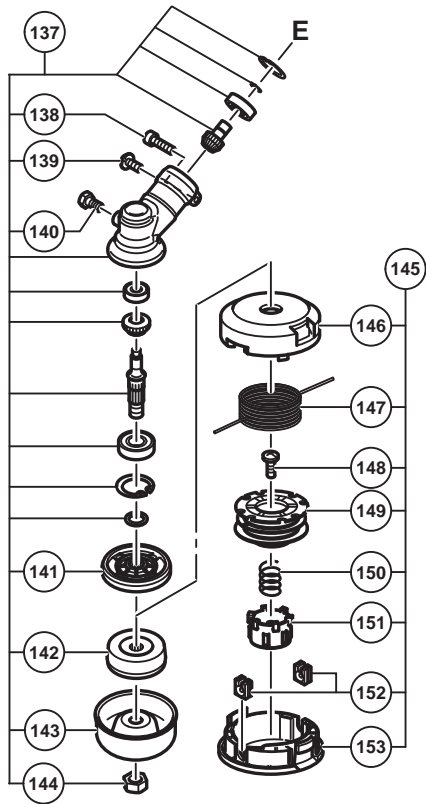

PARTS

TCG 24ECP

ITEM NO.	CODE NO.	DESCRIPTION	NO. USED	REMARKS
1	6600544	CYLINDER COVER	1	
2	6600918	SEAL LOCK HEX. SOCKET HD. BOLT M4	5	
3		IDENTIFICATION LABEL	1	
4	6600518	SEAL LOCK HEX. SOCKET HD. BOLT M6 X 16	2	
5	6600908	MUFFLER	1	
6	6600517	HEAT PROTECTION PANEL	1	
7	6601339	HEX. SOCKET HD. BOLT (W/SP.WASHER) M5 X 22	7	
8	6600902	CYLINDER N24	1	
9	6600542	IGNITION PLUG (TORCH L7RTC)	1	
10	6600524	INTAKE PACKING	1	
11	6600525	CARBURETOR INSULATOR	1	
12	6600910	SPRING WASHER D6	2	
13	6601358	SEAL LOCK HEX. SOCKET HD. BOLT M6 X 27	2	
14	6698405	CARBURETOR PACKING	1	
15	6691337	SWIVEL CAP	1	
16	6600526	CARBURETOR ASS'Y WYC-43	1	INCLUD.17-31
17	6684698	THROTTLE SET SCREW	2	
18	6696830	SWIVEL	1	
19	6684696	STOP RING	1	
21	6684695	O-RING	1	
22		MAIN JET	1	
23	6691234	CIRCUIT PLATE	1	
24	6696828	PUMP BODY COMP.	1	
25	6685220	DIAPHRAGM PACKING-METERING	1	
26	6684692	PUMP GASKET	1	
27	6684693	PUMP DIAPHRAGM	1	
28	6691242	PUMP PLATE	1	
29	6684690	METERING DIAPHRAGM	1	
30	6685222	DIAPHRAGM COVER-METERING	1	
31	6691312	SET SCREW	4	
32	6601329	FUEL PIPE (PINK)	1	
33	6601340	COLLAR M5	1	
34	6601341	CHOKE VALVE	1	
35	334242	WAVE WASHER 8	1	
36	6685407	BOLT WASHER D5	3	
37	6694914	SCREW M5 X 55	2	
38	6600532	SPECIAL SCREW M5	1	
39	6600911	AIR CLEANER BASE ASS'Y	1	INCLUD.33,34,40
40	6685139	PRIMING PUMP COMP.	1	
41	6600529	AIR CLEANER ELEMENT	1	
42	6600530	AIR CLEANER COVER	1	
43	6600541	MUFFLER TANK PARTITION	1	
44	6698700	GLASS WASHER	2	
45	6600510	CYLINDER PACKING	1	
46	6698404	PISTON RING	2	
47	6600904	PISTON (M)	1	
48	6684590	CIR CLIP	2	
49	6601343	WOODRUFF KEY 3 X 13 X 4.5	1	
50	6601344	PISTON PIN	1	
51	6600909	SHIM	1