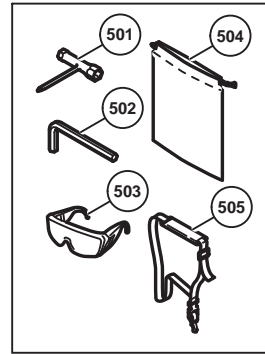

PARTS

TCG 24ECP

ITEM NO.	CODE NO.	DESCRIPTION	NO. USED	REMARKS
1	6600544	CYLINDER COVER	1	
2	6600918	SEAL LOCK HEX. SOCKET HD. BOLT M4	5	
3		IDENTIFICATION LABEL	1	
4	6600518	SEAL LOCK HEX. SOCKET HD. BOLT M6 X 16	2	
5	6600908	MUFFLER	1	
6	6600517	HEAT PROTECTION PANEL	1	
7	6601339	HEX. SOCKET HD. BOLT (W/SP.WASHER) M5 X 22	7	
8	6600902	CYLINDER N24	1	
9	6600542	IGNITION PLUG (TORCH L7RTC)	1	
10	6600524	INTAKE PACKING	1	
11	6600525	CARBURETOR INSULATOR	1	
12	6600910	SPRING WASHER D6	2	
13	6601358	SEAL LOCK HEX. SOCKET HD. BOLT M6 X 27	2	
14	6698405	CARBURETOR PACKING	1	
15	6691337	SWIVEL CAP	1	
16	6600526	CARBURETOR ASS'Y WYC-43	1	INCLUD.17-31
17	6684698	THROTTLE SET SCREW	2	
18	6696830	SWIVEL	1	
19	6684696	STOP RING	1	
21	6684695	O-RING	1	
22		MAIN JET	1	
23	6691234	CIRCUIT PLATE	1	
24	6696828	PUMP BODY COMP.	1	
25	6685220	DIAPHRAGM PACKING-METERING	1	
26	6684692	PUMP GASKET	1	
27	6684693	PUMP DIAPHRAGM	1	
28	6691242	PUMP PLATE	1	
29	6684690	METERING DIAPHRAGM	1	
30	6685222	DIAPHRAGM COVER-METERING	1	
31	6691312	SET SCREW	4	
32	6601329	FUEL PIPE (PINK)	1	
33	6601340	COLLAR M5	1	
34	6601341	CHOKE VALVE	1	
35	334242	WAVE WASHER 8	1	
36	6685407	BOLT WASHER D5	3	
37	6694914	SCREW M5 X 55	2	
38	6600532	SPECIAL SCREW M5	1	
39	6600911	AIR CLEANER BASE ASS'Y	1	INCLUD.33,34,40
40	6685139	PRIMING PUMP COMP.	1	
41	6600529	AIR CLEANER ELEMENT	1	
42	6600530	AIR CLEANER COVER	1	
43	6600541	MUFFLER TANK PARTITION	1	
44	6698700	GLASS WASHER	2	
45	6600510	CYLINDER PACKING	1	
46	6698404	PISTON RING	2	
47	6600904	PISTON (M)	1	
48	6684590	CIR CLIP	2	
49	6601343	WOODRUFF KEY 3 X 13 X 4.5	1	
50	6601344	PISTON PIN	1	
51	6600909	SHIM	1