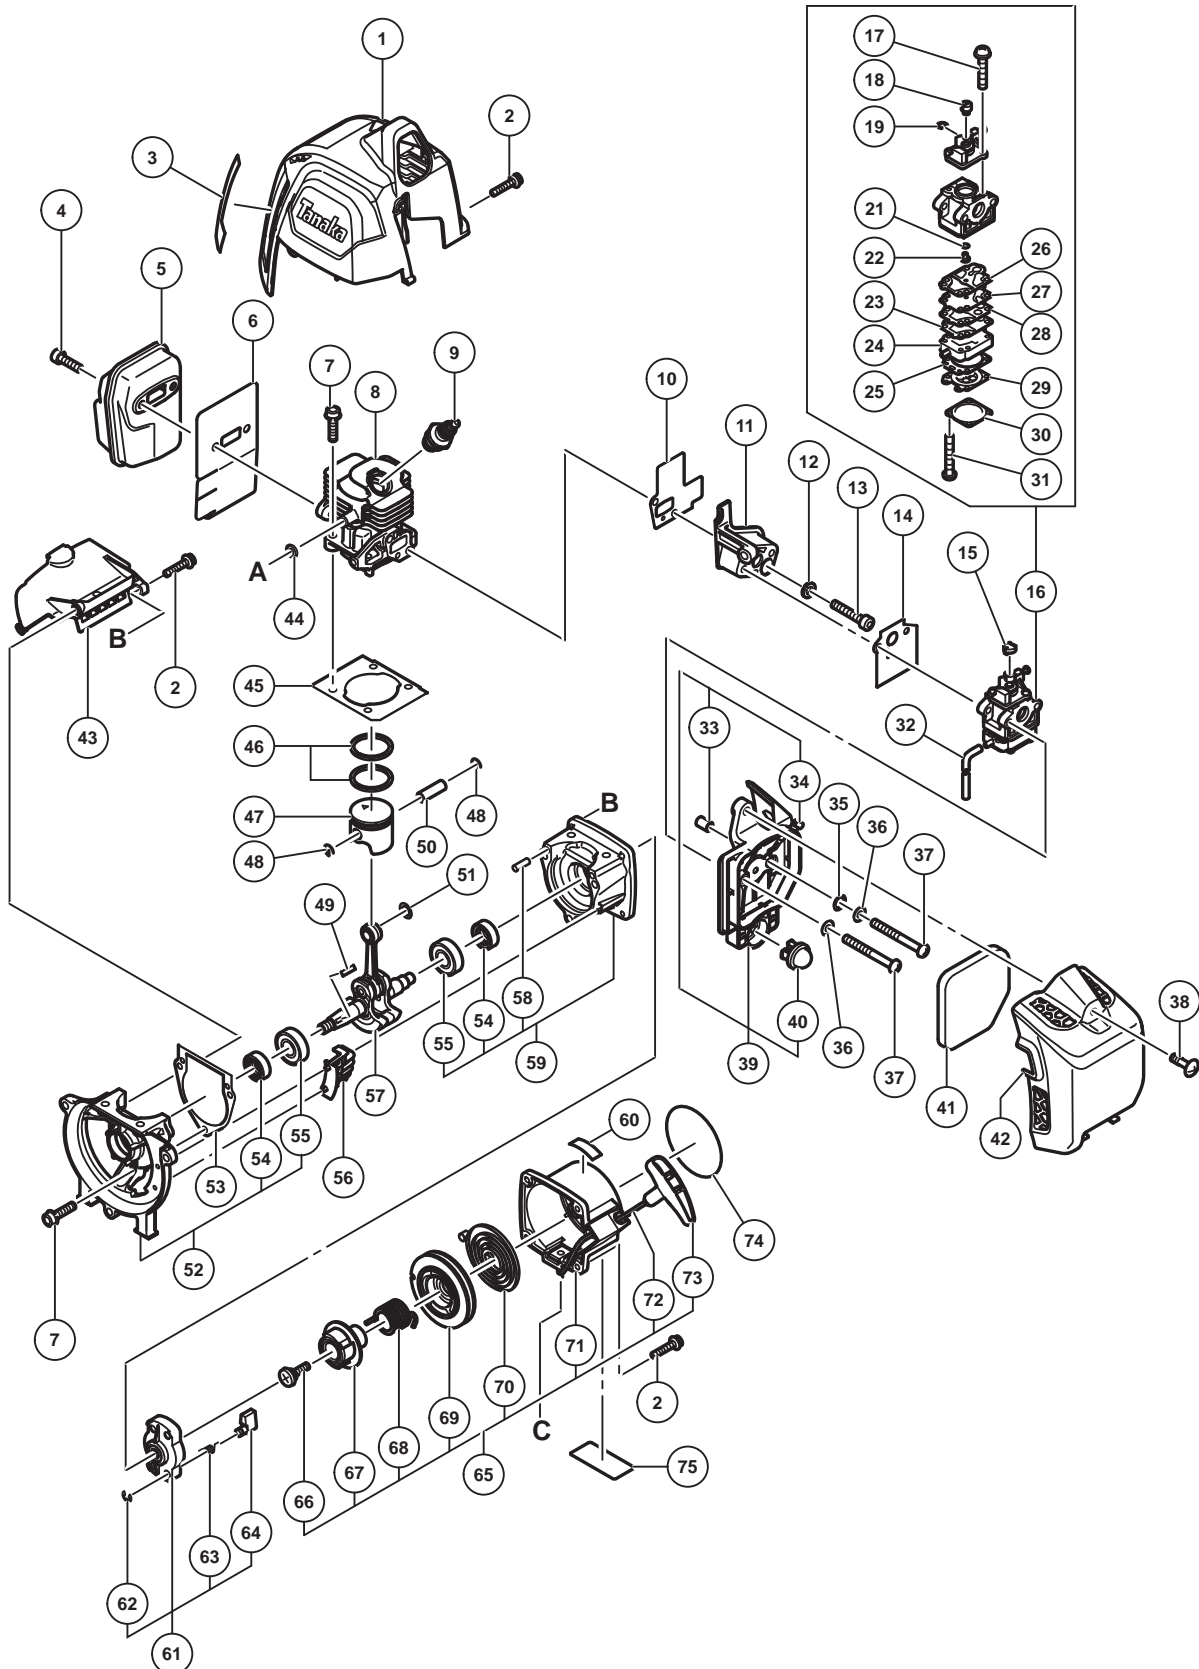

ENGINE TOOL PARTS LIST

■ GRASS TRIMMER / BRUSH CUTTER 2016-4-29
Model TCG 24ECP (TANAKA BRAND) (E1)